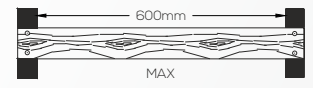

VERSA MAXI

Standard Lengths 5'0" (1.525m) / 8'0" (2.440m)

Planks Per Box 5'0" - 6 Planks / 8'0" - 5 Planks

VERSA HOLLOW

Standard Lengths 8'0" (2.440m)

Planks per box 6 Planks

VERSA MINI

Standard Lengths 8'0" (2.440m)

Planks per box 8 Planks

ELEVATIONS

PARTITIONS

GATES

SUNSCREENS

FENCING

SIGNAGE

RAILINGS