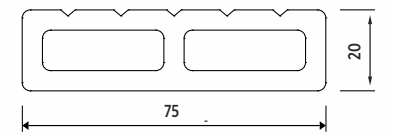

VERSA MAXI

Standard Lengths 5'0" (1.525m) / 8'0" (2.440m)

Planks Per Box 5'0" - 6 Planks / 8'0" - 5 Planks

VERSA HOLLOW

Standard Lengths 8'0" (2.440m)

Planks per box 6 Planks

VERSA MINI

Standard Lengths 8'0" (2.440m)