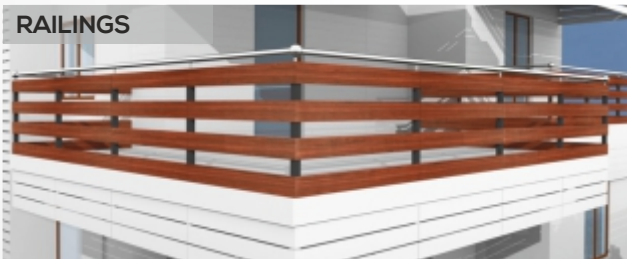

MIRACLE MATERIAL MILLION POSSIBILITIES

versa.TM
THE SMART PLANK

Welcome to the world of VERSA...
the miracle material with unlimited possibilities.

A superior, new generation material, Versa WPC planks are available in a range of colours, shapes and sizes, displaying the true elegance of natural wood. With a unique material composition, these planks are high strength, non-brittle and most importantly require no maintenance, by painting or regular surface coatings.

Planks per box 8 Planks

ELEVATIONS

PARTITIONS

GATES

SUNSCREENS

FENCING

SIGNAGE

RAILINGS