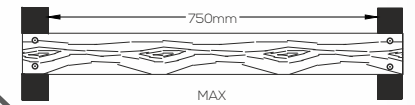

VERSA MAXI

Standard Lengths 5'0" (1.525m) / 8'0" (2.440m)

Planks Per Box 5'0" - 6 Planks / 8'0" - 5 Planks

VERSA HOLLOW

Standard Lengths 8'0" (2.440m)

Planks per box 6 Planks

VERSA MINI

Standard Lengths 8'0" (2.440m)

Planks per box 8 Planks

ELEVATIONS

PARTITIONS

GATES

SUNSCREENS

FENCING

SIGNAGE

RAILINGS