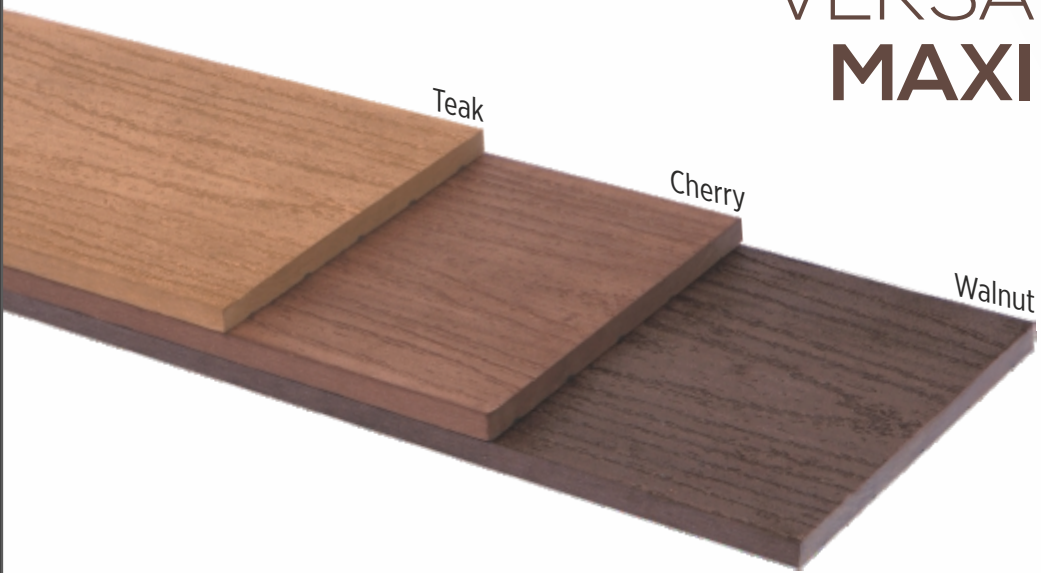

MIRACLE MATERIAL MILLION POSSIBILITIES

versa.TM
THE SMART PLANK

Welcome to the world of VERSA...
the miracle material with unlimited possibilities.

A superior, new generation material, Versa WPC planks are available in a range of colours, shapes and sizes, displaying the true elegance of natural wood. With a unique material composition, these planks are high strength, non-brittle and most importantly require no maintenance, by painting or regular surface coatings.

10 Years Warranty*

High Strength /
Non Brittle

Anti Corrosive

*Against fading & cracking

2 SURFACE OPTIONS

Colour matched
rivets available

Being a natural wood based material, mild colour / shade variations between planks or batches is an inherent characteristic of Versa

VERSA MAXI

Standard Lengths 5'0" (1.525m) / 8'0" (2.440m)

Planks Per Box 5'0" - 6 Planks / 8'0" - 5 Planks

VERSA HOLLOW

Standard Lengths 8'0" (2.440m)

Planks per box 6 Planks

VERSA MINI

Standard Lengths 8'0" (2.440m)