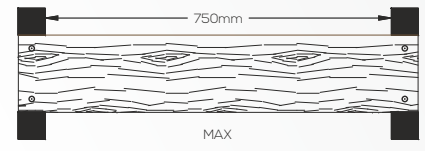

VERSA MAXI

Standard Lengths 5'0" (1.525m) / 8'0" (2.440m)

Planks Per Box 5'0" - 6 Planks / 8'0" - 5 Planks

VERSA HOLLOW

Standard Lengths 8'0" (2.440m)

Planks per box 6 Planks

VERSA MINI

Standard Lengths 8'0" (2.440m)