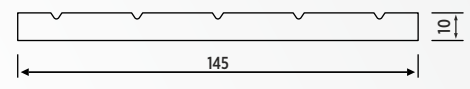

VERSA MAXI

Standard Lengths 5'0" (1.525m) / 8'0" (2.440m)

Planks Per Box 5'0" - 6 Planks / 8'0" - 5 Planks

VERSA HOLLOW

Standard Lengths 8'0" (2.440m)

Planks per box 6 Planks

VERSA MINI

Standard Lengths 8'0" (2.440m)